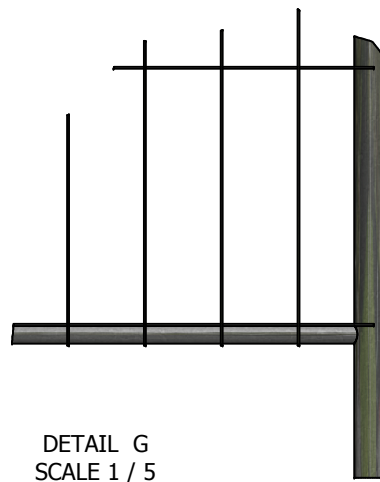

Horizontal tubes: Ø25
 Vertical tubes: Ø40
 Horizontal wires: Ø3 x6
 Vertical wires: Ø2.5 x32
 Mesh: 105 x 350

2000

3471

DETAIL E
 SCALE 1 / 5

DETAIL G
 SCALE 1 / 5

DETAIL J
 SCALE 1 / 5

DRAWN	jherel	26-8-2015	CRH Mobile Fencing & Security	
CHECKED	JVH	1-2-2016	TITLE	
QA			C014350	
MFG			SIZE	DWG NO
APPROVED			C	FENCE 3D template
			SCALE	REV
			SHEET 2 OF 2	