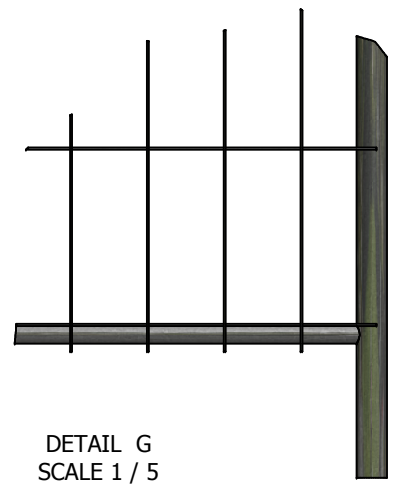

Horizontal tubes: Ø25
 Vertical tubes: Ø41
 Horizontal wires: Ø3 x8
 Vertical wires: Ø2.5 x32
 Mesh: 105 x 250

2000

3472

DETAIL E
 SCALE 1 / 5

DETAIL G
 SCALE 1 / 5

DETAIL J
 SCALE 1 / 5

DRAWN jherel	26-8-2015	CRH Mobile Fencing & Security	
CHECKED JVH	1-2-2016	TITLE	
QA		C015000	
MFG		SIZE	DWG NO
APPROVED		C	FENCE 3D template
		SCALE	REV
			SHEET 2 OF 2