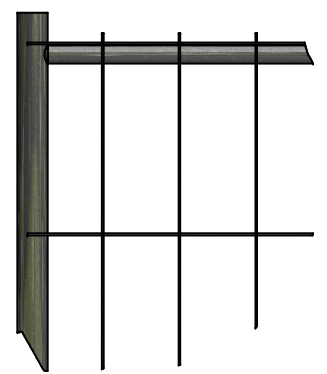

Horizontal tubes: Ø25
 Vertical tubes: Ø41
 Horizontal wires: Ø3 x8
 Vertical wires: Ø2.5 x32
 Mesh: 105 x 250

2000

3472

DETAIL E
 SCALE 1 / 5

DETAIL G
 SCALE 1 / 5

DETAIL J
 SCALE 1 / 5

DRAWN jherel	26-8-2015	CRH Mobile Fencing & Security	
CHECKED JVH	1-2-2016	TITLE	
QA		C015000	
MFG		SIZE	DWG NO
APPROVED		C	FENCE 3D template
		SCALE	REV
			SHEET 2 OF 2