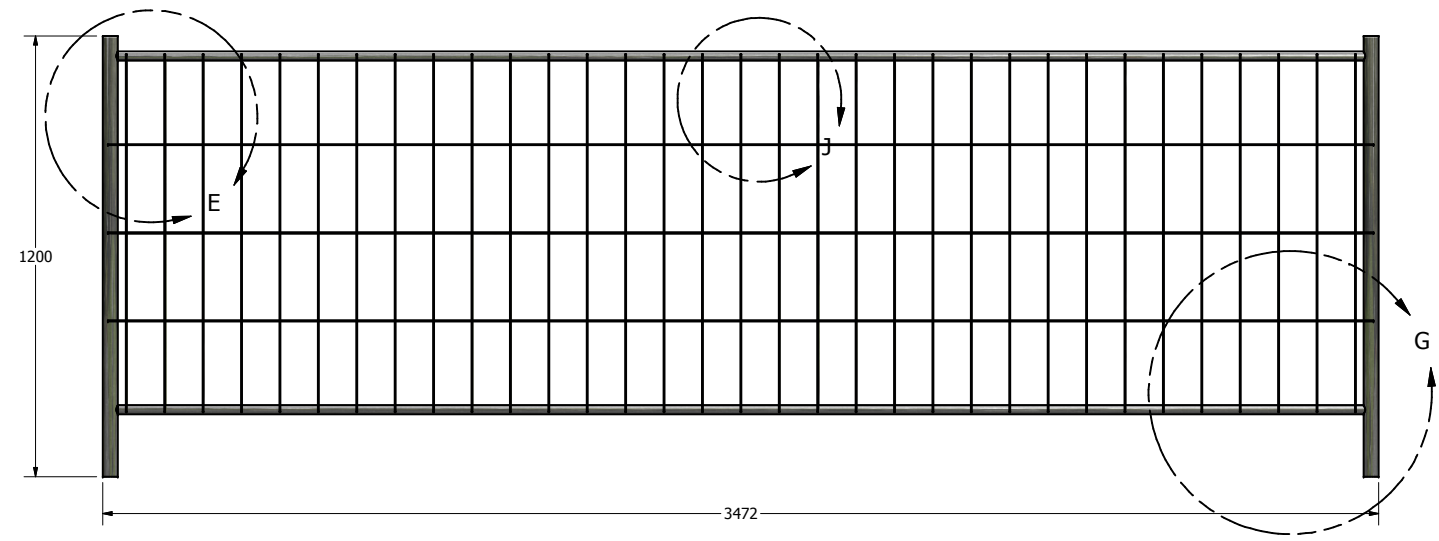

Horizontal tubes: Ø25
 Vertical tubes: Ø41
 Horizontal wires: Ø3 x3
 Vertical wires: Ø3.0 x33
 Mesh: 105 x 240

DETAIL E
 SCALE 1 / 5

DETAIL G
 SCALE 1 / 5

DETAIL J
 SCALE 1 / 5

DRAWN jherel	26-8-2015	CRH Mobile Fencing & Security	
CHECKED JVH	1-2-2016	TITLE	
QA		C031100	
MFG		SIZE C	DWG NO FENCE 3D template
APPROVED		SCALE	REV
			SHEET 2 OF 2