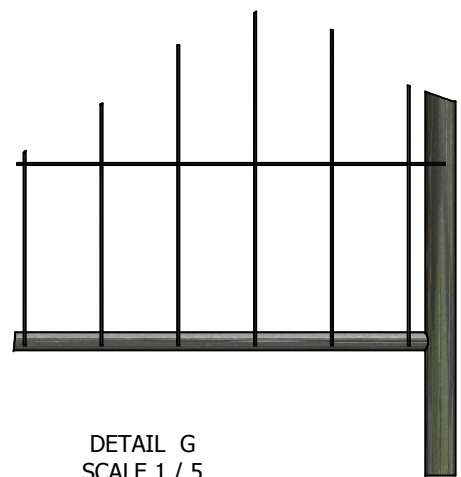

Horizontal tubes: Ø25
 Vertical tubes: Ø41
 Horizontal wires: Ø3 x3
 Vertical wires: Ø3.0 x33
 Mesh: 105 x 240

DETAIL E
 SCALE 1 / 5

DETAIL G
 SCALE 1 / 5

DETAIL J
 SCALE 1 / 5

DRAWN jherel	26-8-2015	CRH Mobile Fencing & Security	
CHECKED JVH	1-2-2016	TITLE	
QA		C031100	
MFG		SIZE C	DWG NO FENCE 3D template
APPROVED		SCALE	REV
			SHEET 2 OF 2