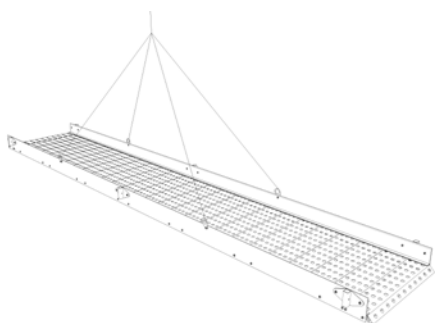

TD 5062060

Art. No.: 5062060

Weight: 490 kg

Measurements: 610 x 100 x 110 cm

According to: EN 12811

Max. load: 5 kN/m²

← [mm] →