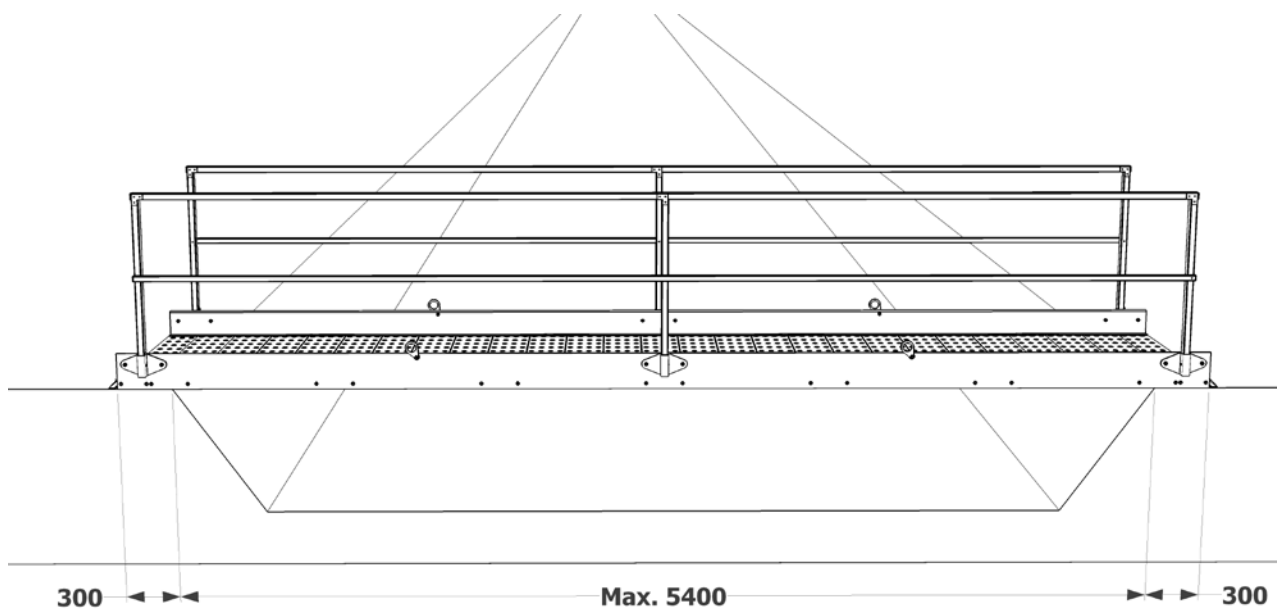

TD 5062060

Art. No.: 5062060

Weight: 490 kg

Measurements: 610 x 100 x 110 cm

According to: EN 12811

Max. load: 5 kN/m²

← [mm] →