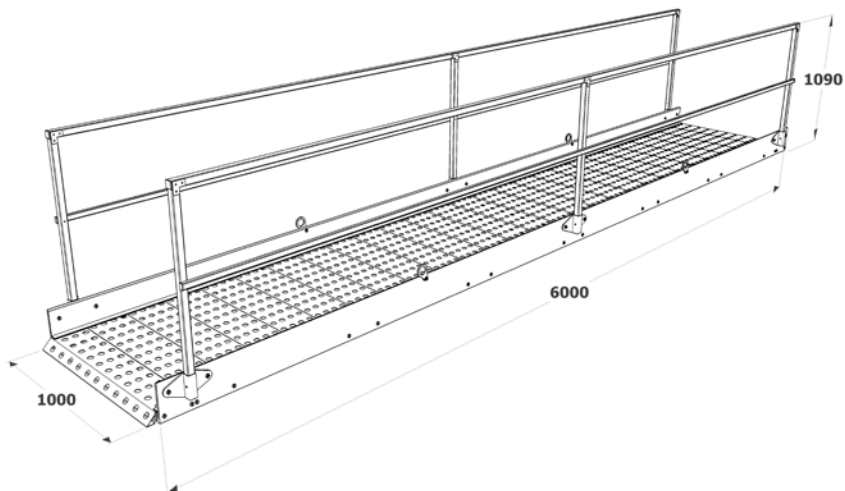

TD 5062060

Art. No.: 5062060

Weight: 490 kg

Measurements: 610 x 100 x 110 cm

According to: EN 12811

Max. load: 5 kN/m²

← [mm] →