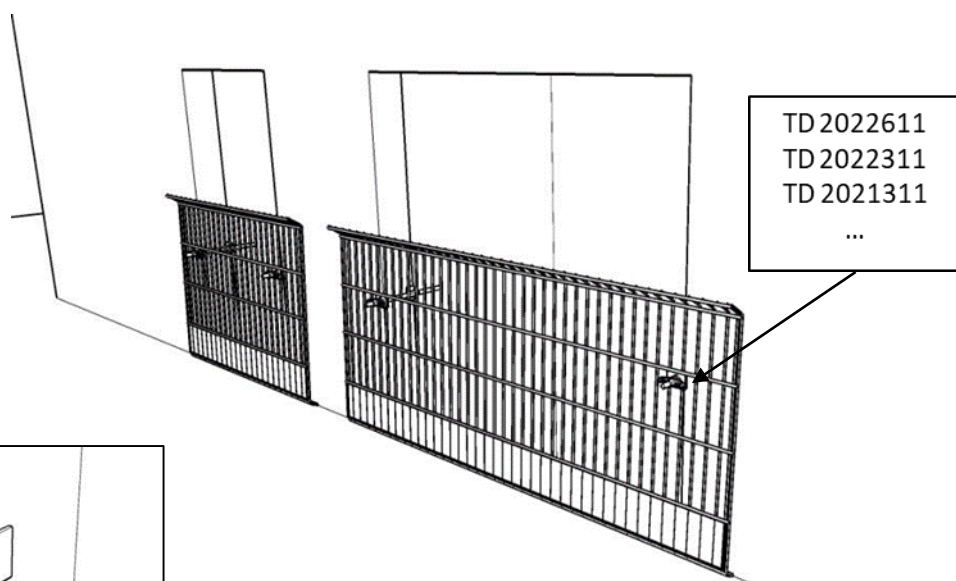

**TD 5040015**

Art. No.: 5040015

Weight: 2 kg

PU: 100 pcs / Euro Box

Measurements/PU: 124 x 84 cm

Weight/PU: 270 kg

According to: EN 13374, class A

← [mm] →