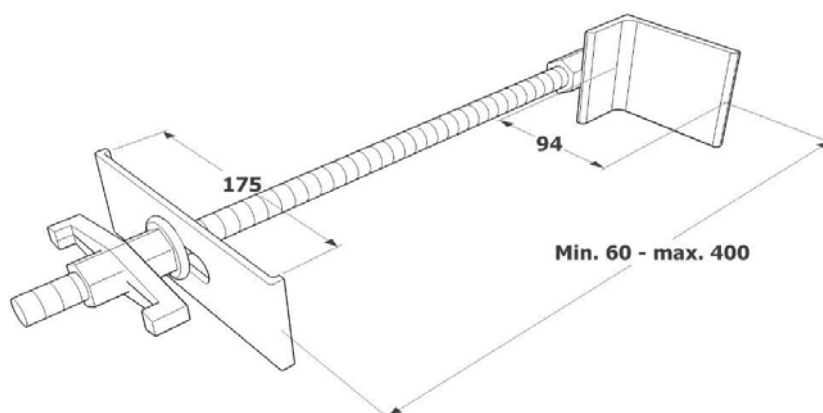

**TD 5040015**

Art. No.: 5040015

Weight: 2 kg

PU: 100 pcs / Euro Box

Measurements/PU: 124 x 84 cm

Weight/PU: 270 kg

According to: EN 13374, class A

← [mm] →