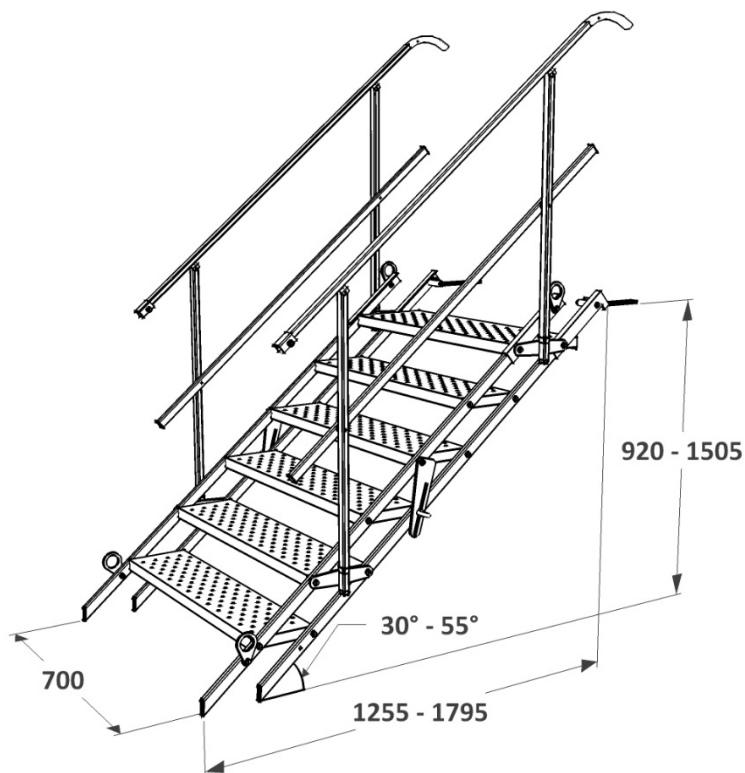

### Measurements

/PU: 245 x 80 cm

Weight/PU: 640 kg

### Min./Max.

Angle: 30° - 55°

Load capacity: 100 kg/m<sup>2</sup>

According to: EN 12811

4x

### Measurements

/PU: 245 x 112 cm

Weight/PU: 730 kg

Min./Max.

Angle: 30° - 55°

Load capacity: 100 kg/m<sup>2</sup>

According to: EN 12811

4x