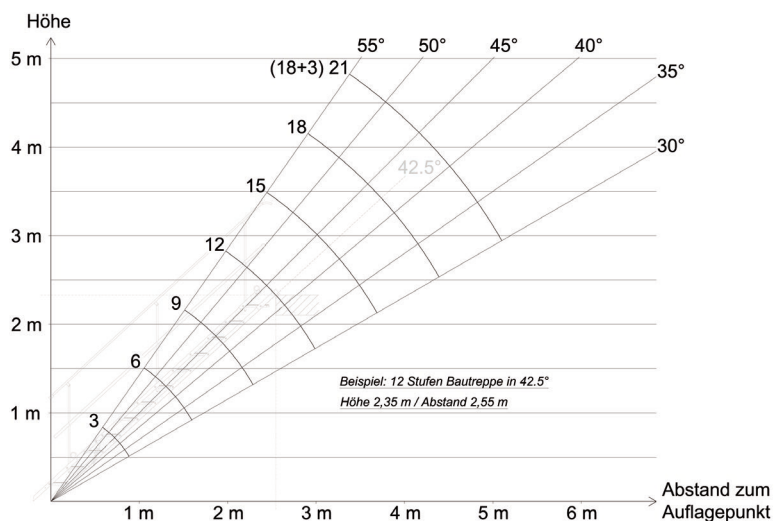

### Min./Max.

Angle: 30° - 55°

Load capacity: 100 kg/m<sup>2</sup>

According to: EN 12811

4x

## Inclination Diagram

← [mm] →

### Measurements

/PU: 245 x 112 cm

Weight/PU: 730 kg

Min./Max.

Angle: 30° - 55°

Load capacity: 100 kg/m<sup>2</sup>

According to: EN 12811

4x