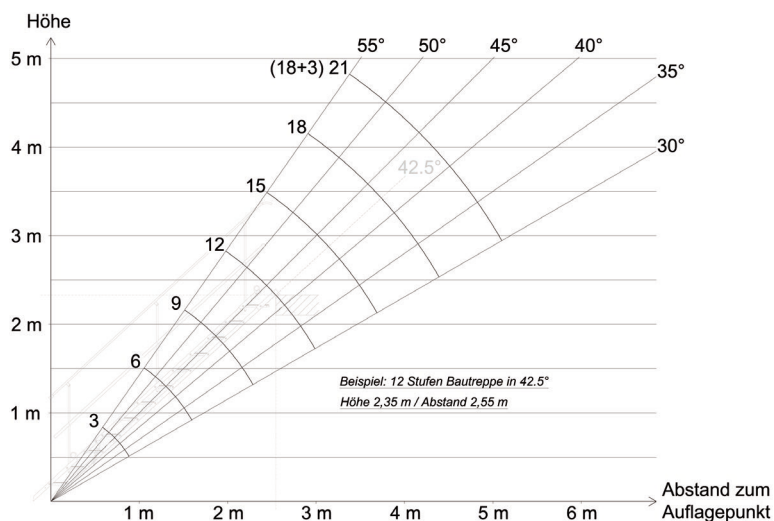

### Measurements

/PU: 245 x 80 cm

Weight/PU: 640 kg

### Min./Max.

Angle: 30° - 55°

Load capacity: 100 kg/m<sup>2</sup>

According to: EN 12811

4x

## Inclination Diagram

← [mm] →

### Measurements

/PU: 245 x 112 cm

Weight/PU: 730 kg

Min./Max.

Angle: 30° - 55°

Load capacity: 100 kg/m<sup>2</sup>

According to: EN 12811

4x