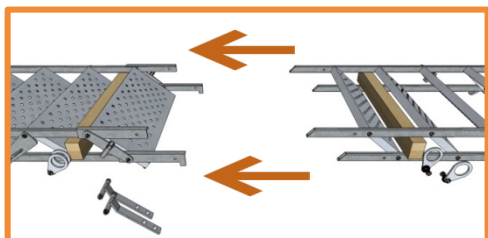

### Measurements

/PU: 245 x 80 cm

Weight/PU: 640 kg

### Min./Max.

Angle: 30° - 55°

Load capacity: 100 kg/m<sup>2</sup>

According to: EN 12811

4x

### Measurements

/PU: 245 x 112 cm

Weight/PU: 730 kg

Min./Max.

Angle: 30° - 55°

Load capacity: 100 kg/m<sup>2</sup>

According to: EN 12811

4x