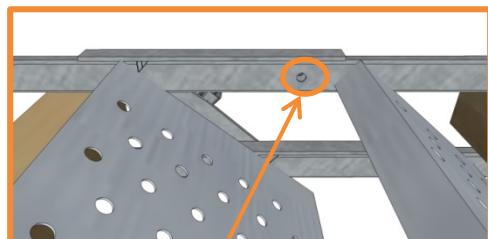

### Measurements

/PU: 245 x 112 cm

Weight/PU: 730 kg

Min./Max.

Angle: 30° - 55°

Load capacity: 100 kg/m<sup>2</sup>

According to: EN 12811

4x