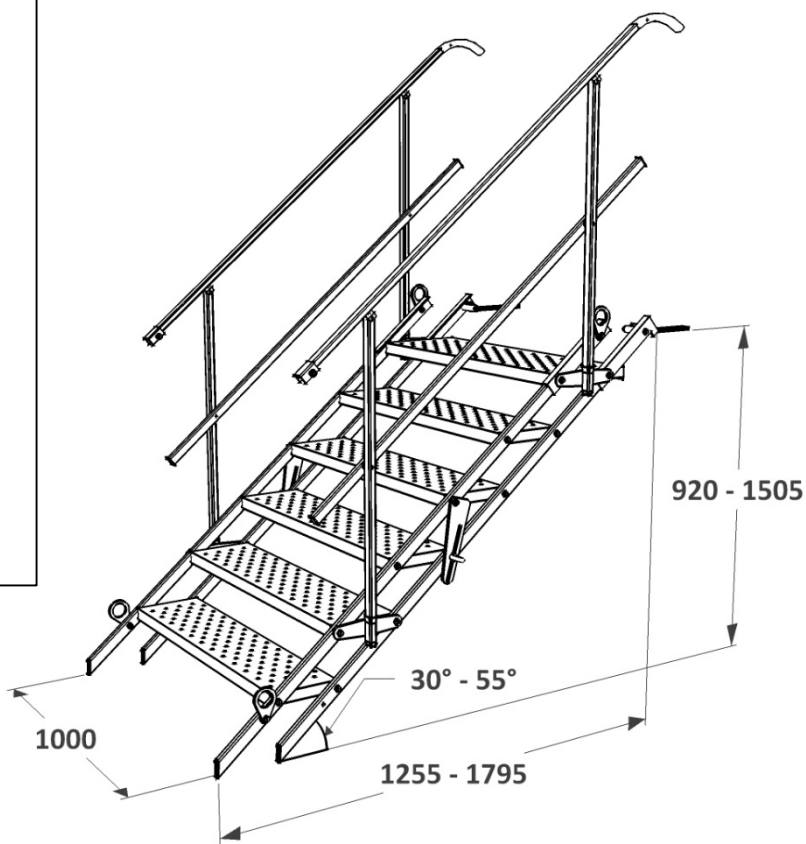

## Stairway 6 steps\_100 TD 5061006

Art. No.: 5061006

Weight: 71 kg

PU: 1 Euro Pallet/10 pcs

### Measurements

/PU: 245 x 112 cm

Weight/PU: 730 kg

Min./Max.

Angle: 30° - 55°

Load capacity: 100 kg/m<sup>2</sup>

According to: EN 12811

4x

## Inclination Diagram

← [mm] →