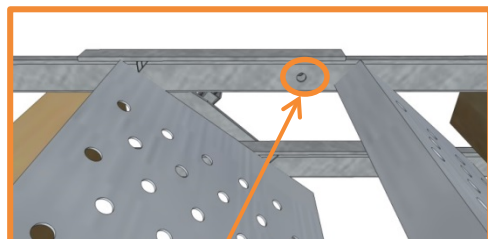

### Min./Max.

Angle: 30° - 55°

Load capacity: 100 kg/m<sup>2</sup>

According to: EN 12811

4x