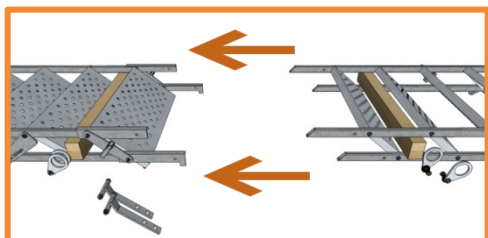

### Measurements

/PU: 245 x 112 cm

Weight/PU: 730 kg

Min./Max.

Angle: 30° - 55°

Load capacity: 100 kg/m<sup>2</sup>

According to: EN 12811

4x