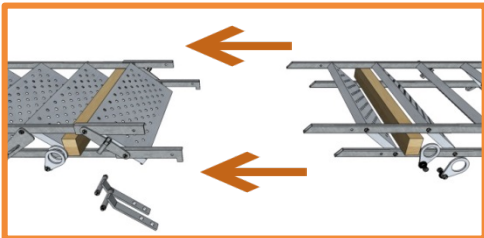

Mobiltrappe 9 trin 70 cm - skridsikker & variabel

TD 5060009

Art. No.: 5060009
 Weight: 83 kg
 PU: 1 Euro Pallet/10 pcs
 Measurements /PU: 326 x 80 cm
 Weight/PU: 850 kg
 Min./Max. Angle: 30° - 55°
 Load capacity: 100 kg/m²
 According to: EN 12811

4x

Inclination Diagram

← [mm] →

Mobiltrappe 9 trin 100 cm - skridsikker & variabel

MOBILHEGN.DK

TD 5061009

Art. No.: 5061009
 Weight: 97 kg
 PU: 1 Euro Pallet/10 pcs
 Measurements /PU: 326 x 112 cm
 Weight/PU: 990 kg
 Min./Max. Angle: 30° - 55°
 Load capacity: 100 kg/m²
 According to: EN 12811