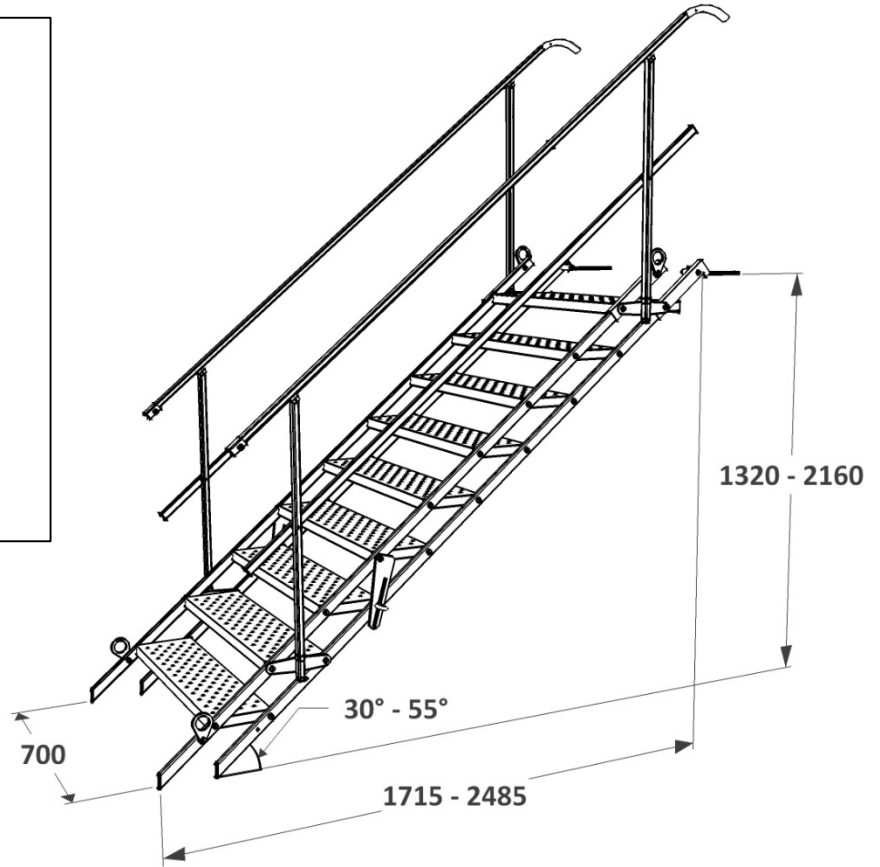

Mobiltrappe 9 trin 70 cm - skridsikker & variabel

TD 5060009

Art. No.: 5060009
 Weight: 83 kg
 PU: 1 Euro Pallet/10 pcs
 Measurements /PU: 326 x 80 cm
 Weight/PU: 850 kg
 Min./Max. Angle: 30° - 55°
 Load capacity: 100 kg/m²
 According to: EN 12811

4x

Inclination Diagram

← [mm] →

Mobiltrappe 9 trin 100 cm - skridsikker & variabel

MOBILHEGN.DK

TD 5061009

Art. No.: 5061009
 Weight: 97 kg
 PU: 1 Euro Pallet/10 pcs
 Measurements /PU: 326 x 112 cm
 Weight/PU: 990 kg
 Min./Max. Angle: 30° - 55°
 Load capacity: 100 kg/m²
 According to: EN 12811

4x

Inclination Diagram

← [mm] →