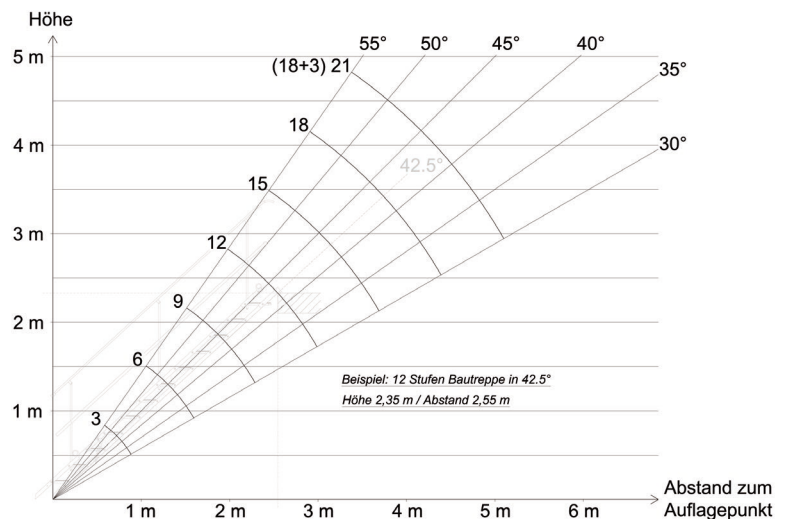

Mobiltrappe 9 trin 70 cm - skridsikker & variabel

TD 5060009

Art. No.: 5060009
 Weight: 83 kg
 PU: 1 Euro Pallet/10 pcs
 Measurements /PU: 326 x 80 cm
 Weight/PU: 850 kg
 Min./Max. Angle: 30° - 55°
 Load capacity: 100 kg/m²
 According to: EN 12811

4x

Inclination Diagram

← [mm] →

Mobiltrappe 9 trin 100 cm - skridsikker & variabel

MOBILHEGN.DK

TD 5061009

Art. No.: 5061009
 Weight: 97 kg
 PU: 1 Euro Pallet/10 pcs
 Measurements /PU: 326 x 112 cm
 Weight/PU: 990 kg
 Min./Max. Angle: 30° - 55°
 Load capacity: 100 kg/m²
 According to: EN 12811

4x

Inclination Diagram

← [mm] →