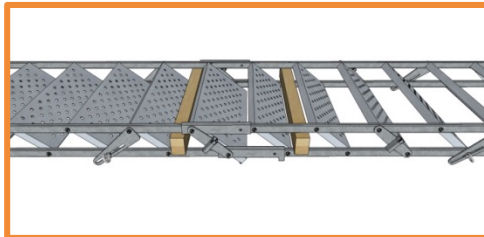

Mobiltrappe 9 trin 70 cm - skridsikker & variabel

TD 5060009

Art. No.: 5060009
 Weight: 83 kg
 PU: 1 Euro Pallet/10 pcs
 Measurements /PU: 326 x 80 cm
 Weight/PU: 850 kg
 Min./Max. Angle: 30° - 55°
 Load capacity: 100 kg/m²
 According to: EN 12811

4x

Inclination Diagram

← [mm] →

Mobiltrappe 9 trin 100 cm - skridsikker & variabel

MOBILHEGN.DK

TD 5061009

Art. No.: 5061009
 Weight: 97 kg
 PU: 1 Euro Pallet/10 pcs
 Measurements /PU: 326 x 112 cm
 Weight/PU: 990 kg
 Min./Max. Angle: 30° - 55°
 Load capacity: 100 kg/m²
 According to: EN 12811