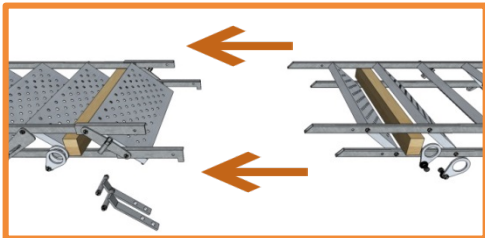

Mobiltrappe 9 trin 70 cm - skridsikker & variabel

TD 5060009

Art. No.: 5060009
 Weight: 83 kg
 PU: 1 Euro Pallet/10 pcs
 Measurements /PU: 326 x 80 cm
 Weight/PU: 850 kg
 Min./Max. Angle: 30° - 55°
 Load capacity: 100 kg/m²
 According to: EN 12811

4x

Inclination Diagram

← [mm] →

Mobiltrappe 9 trin 100 cm - skridsikker & variabel

MOBILHEGN.DK

TD 5061009

Art. No.: 5061009
 Weight: 97 kg
 PU: 1 Euro Pallet/10 pcs
 Measurements /PU: 326 x 112 cm
 Weight/PU: 990 kg
 Min./Max. Angle: 30° - 55°
 Load capacity: 100 kg/m²
 According to: EN 12811