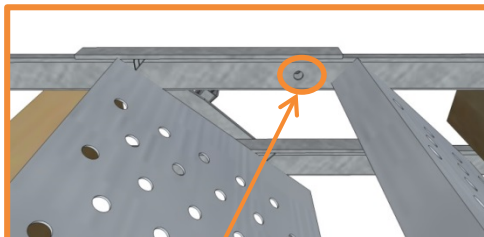

Mobiltrappe 9 trin 70 cm - skridsikker & variabel

TD 5060009

Art. No.: 5060009
 Weight: 83 kg
 PU: 1 Euro Pallet/10 pcs
 Measurements /PU: 326 x 80 cm
 Weight/PU: 850 kg
 Min./Max. Angle: 30° - 55°
 Load capacity: 100 kg/m²
 According to: EN 12811

4x

Inclination Diagram

← [mm] →

Mobiltrappe 9 trin 100 cm - skridsikker & variabel

MOBILHEGN.DK

TD 5061009

Art. No.: 5061009
 Weight: 97 kg
 PU: 1 Euro Pallet/10 pcs
 Measurements /PU: 326 x 112 cm
 Weight/PU: 990 kg
 Min./Max. Angle: 30° - 55°
 Load capacity: 100 kg/m²
 According to: EN 12811