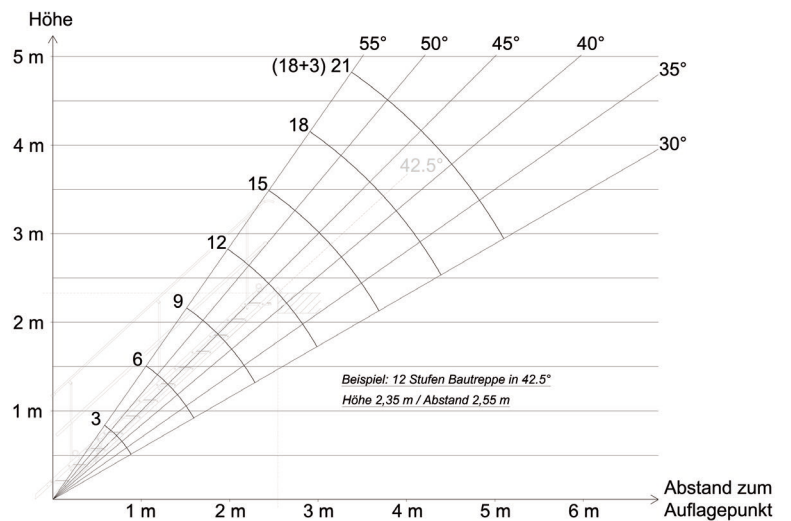

Mobiltrappe 9 trin 70 cm - skridsikker & variabel

TD 5060009

Art. No.: 5060009
 Weight: 83 kg
 PU: 1 Euro Pallet/10 pcs
 Measurements /PU: 326 x 80 cm
 Weight/PU: 850 kg
 Min./Max. Angle: 30° - 55°
 Load capacity: 100 kg/m²
 According to: EN 12811

4x

Inclination Diagram

← [mm] →

Mobiltrappe 9 trin 100 cm - skridsikker & variabel

MOBILHEGN.DK

TD 5061009

Art. No.: 5061009
 Weight: 97 kg
 PU: 1 Euro Pallet/10 pcs
 Measurements /PU: 326 x 112 cm
 Weight/PU: 990 kg
 Min./Max. Angle: 30° - 55°
 Load capacity: 100 kg/m²
 According to: EN 12811

4x

Inclination Diagram

← [mm] →