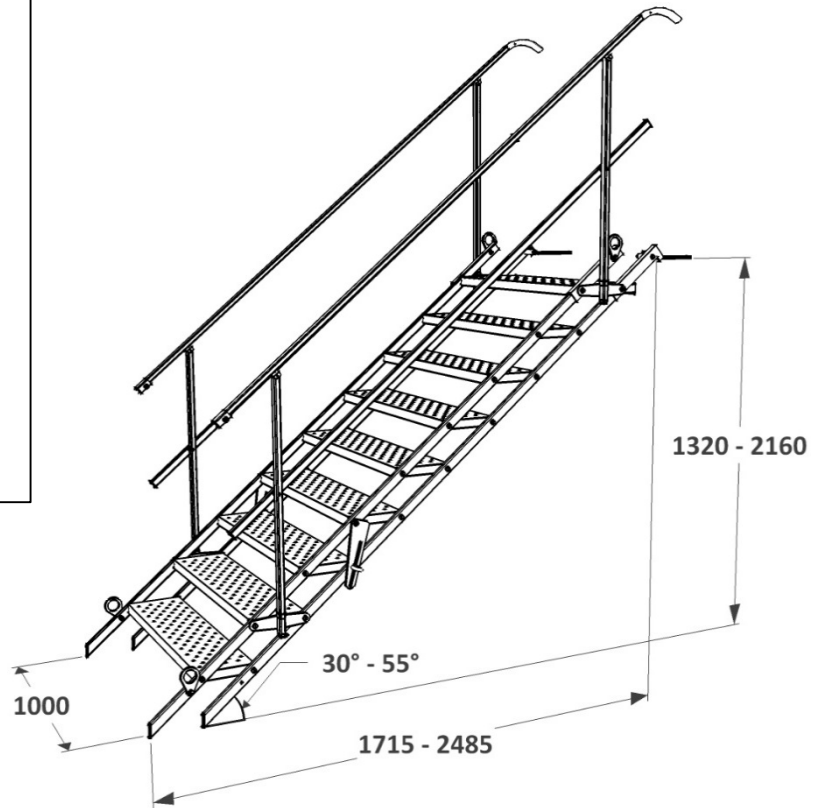

Mobiltrappe 9 trin 70 cm - skridsikker & variabel

TD 5060009

Art. No.: 5060009
 Weight: 83 kg
 PU: 1 Euro Pallet/10 pcs
 Measurements /PU: 326 x 80 cm
 Weight/PU: 850 kg
 Min./Max. Angle: 30° - 55°
 Load capacity: 100 kg/m²
 According to: EN 12811

4x

Inclination Diagram

← [mm] →

Mobiltrappe 9 trin 100 cm - skridsikker & variabel

MOBILHEGN.DK

TD 5061009

Art. No.: 5061009
 Weight: 97 kg
 PU: 1 Euro Pallet/10 pcs
 Measurements /PU: 326 x 112 cm
 Weight/PU: 990 kg
 Min./Max. Angle: 30° - 55°
 Load capacity: 100 kg/m²
 According to: EN 12811

4x

Inclination Diagram

← [mm] →