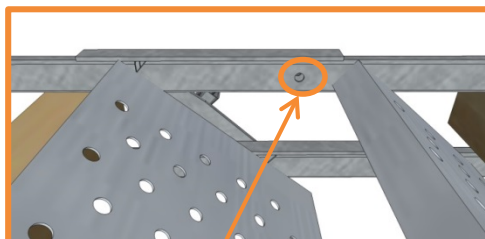

4x

Inclination Diagram

← [mm] →

Mobiltrappe 9 trin 100 cm - skridsikker & variabel

MOBILHEGN.DK

TD 5061009

Art. No.: 5061009
 Weight: 97 kg
 PU: 1 Euro Pallet/10 pcs
 Measurements /PU: 326 x 112 cm
 Weight/PU: 990 kg
 Min./Max. Angle: 30° - 55°
 Load capacity: 100 kg/m²
 According to: EN 12811