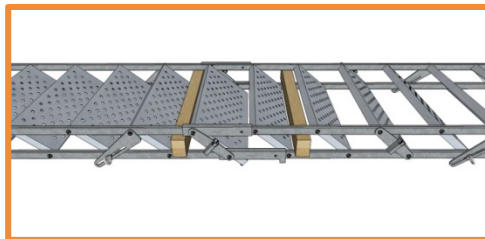

Mobiltrappe 9 trin 70 cm - skridsikker & variabel

TD 5060009

Art. No.: 5060009
 Weight: 83 kg
 PU: 1 Euro Pallet/10 pcs
 Measurements /PU: 326 x 80 cm
 Weight/PU: 850 kg
 Min./Max. Angle: 30° - 55°
 Load capacity: 100 kg/m²
 According to: EN 12811

4x

Inclination Diagram

← [mm] →

Mobiltrappe 9 trin 100 cm - skridsikker & variabel

MOBILHEGN.DK

TD 5061009

Art. No.: 5061009
 Weight: 97 kg
 PU: 1 Euro Pallet/10 pcs
 Measurements /PU: 326 x 112 cm
 Weight/PU: 990 kg
 Min./Max. Angle: 30° - 55°
 Load capacity: 100 kg/m²
 According to: EN 12811