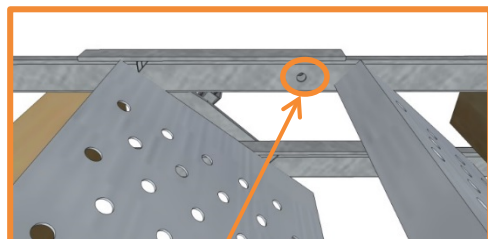

Mobiltrappe 12 trin 70 cm - skridsikker & variabel

MOBILHEGN.DK

TD 5060012

Art. No.: 5060012
 Weight: 122 kg
 PU: 1 Euro Pallet/10 pcs
 Measurements /PU: 407 x 80 cm
 Weight/PU: 1240 kg
 Min./Max. Angle: 30° - 55°
 Load capacity: 100 kg/m²
 According to: EN 12811

4x

Inclination Diagram

← [mm] →

Mobiltrappe 12 trin 100 cm - skridsikker & variabel

MOBILHEGN.DK

TD 5061012

Art. No.: 5061012
 Weight: 131 kg
 PU: 1 Euro Pallet/10 pcs
 Measurements /PU: 407 x 112 cm
 Weight/PU: 1330 kg
 Min./Max. Angle: 30° - 55°
 Load capacity: 100 kg/m²
 According to: EN 12811