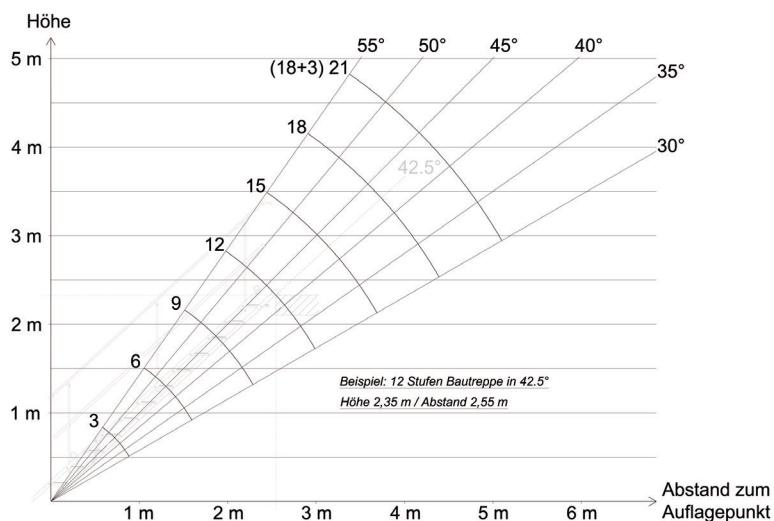

Mobiltrappe 12 trin 70 cm - skridsikker & variabel

MOBILHEGN.DK

TD 5060012

Art. No.: 5060012
 Weight: 122 kg
 PU: 1 Euro Pallet/10 pcs
 Measurements /PU: 407 x 80 cm
 Weight/PU: 1240 kg
 Min./Max. Angle: 30° - 55°
 Load capacity: 100 kg/m²
 According to: EN 12811

4x

Inclination Diagram

← [mm] →

Mobiltrappe 12 trin 100 cm - skridsikker & variabel

MOBILHEGN.DK

TD 5061012

Art. No.: 5061012
 Weight: 131 kg
 PU: 1 Euro Pallet/10 pcs
 Measurements /PU: 407 x 112 cm
 Weight/PU: 1330 kg
 Min./Max. Angle: 30° - 55°
 Load capacity: 100 kg/m²
 According to: EN 12811

Inclination Diagram

← [mm] →