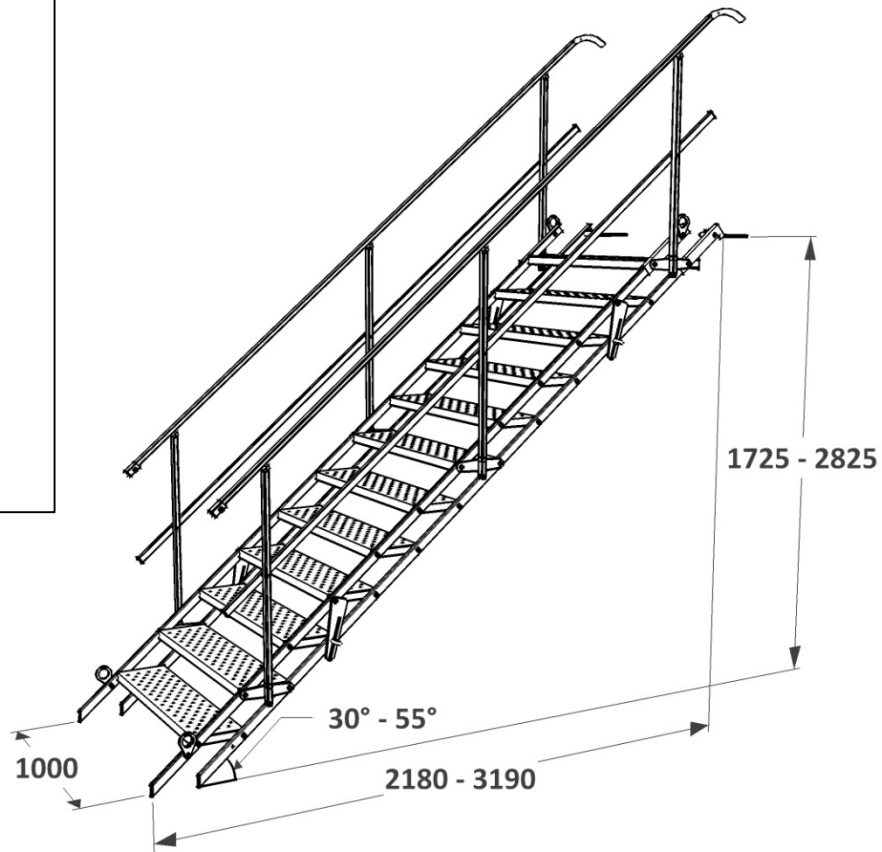

Mobiltrappe 12 trin 70 cm - skridsikker & variabel

MOBILHEGN.DK

TD 5060012

Art. No.: 5060012
 Weight: 122 kg
 PU: 1 Euro Pallet/10 pcs
 Measurements /PU: 407 x 80 cm
 Weight/PU: 1240 kg
 Min./Max. Angle: 30° - 55°
 Load capacity: 100 kg/m²
 According to: EN 12811

4x

Inclination Diagram

← [mm] →

Mobiltrappe 12 trin 100 cm - skridsikker & variabel

MOBILHEGN.DK

TD 5061012

Art. No.: 5061012
 Weight: 131 kg
 PU: 1 Euro Pallet/10 pcs
 Measurements /PU: 407 x 112 cm
 Weight/PU: 1330 kg
 Min./Max. Angle: 30° - 55°
 Load capacity: 100 kg/m²
 According to: EN 12811

Inclination Diagram

← [mm] →