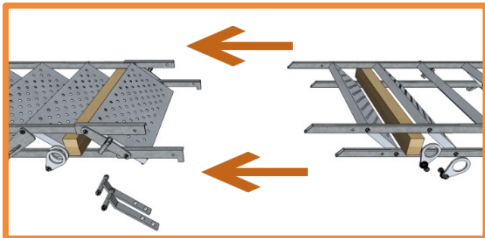

Mobiltrappe 12 trin 70 cm - skridsikker & variabel

MOBILHEGN.DK

TD 5060012

Art. No.: 5060012
 Weight: 122 kg
 PU: 1 Euro Pallet/10 pcs
 Measurements /PU: 407 x 80 cm
 Weight/PU: 1240 kg
 Min./Max. Angle: 30° - 55°
 Load capacity: 100 kg/m²
 According to: EN 12811

4x

Inclination Diagram

← [mm] →

Mobiltrappe 12 trin 100 cm - skridsikker & variabel

MOBILHEGN.DK

TD 5061012

Art. No.: 5061012
 Weight: 131 kg
 PU: 1 Euro Pallet/10 pcs
 Measurements /PU: 407 x 112 cm
 Weight/PU: 1330 kg
 Min./Max. Angle: 30° - 55°
 Load capacity: 100 kg/m²
 According to: EN 12811