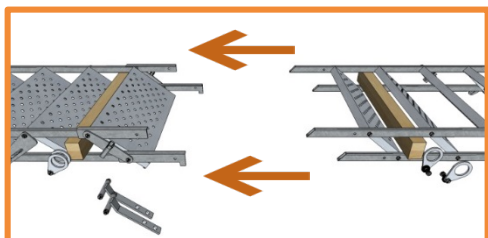

Mobiltrappe 12 trin 70 cm - skridsikker & variabel

MOBILHEGN.DK

TD 5060012

Art. No.: 5060012
 Weight: 122 kg
 PU: 1 Euro Pallet/10 pcs
 Measurements /PU: 407 x 80 cm
 Weight/PU: 1240 kg
 Min./Max. Angle: 30° - 55°
 Load capacity: 100 kg/m²
 According to: EN 12811

4x

Inclination Diagram

← [mm] →

Mobiltrappe 12 trin 100 cm - skridsikker & variabel

MOBILHEGN.DK

TD 5061012

Art. No.: 5061012
 Weight: 131 kg
 PU: 1 Euro Pallet/10 pcs
 Measurements /PU: 407 x 112 cm
 Weight/PU: 1330 kg
 Min./Max. Angle: 30° - 55°
 Load capacity: 100 kg/m²
 According to: EN 12811