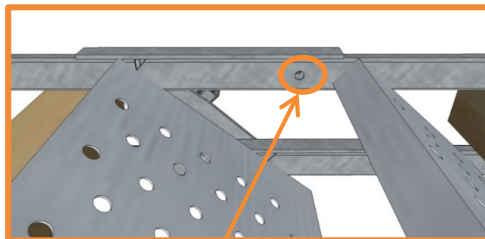

4x

Inclination Diagram

← [mm] →

Mobiltrappe 12 trin 100 cm - skridsikker & variabel

MOBILHEGN.DK

TD 5061012

Art. No.: 5061012
 Weight: 131 kg
 PU: 1 Euro Pallet/10 pcs
 Measurements /PU: 407 x 112 cm
 Weight/PU: 1330 kg
 Min./Max. Angle: 30° - 55°
 Load capacity: 100 kg/m²
 According to: EN 12811