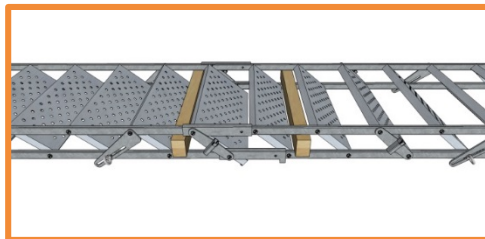

Mobiltrappe 12 trin 70 cm - skridsikker & variabel

MOBILHEGN.DK

TD 5060012

Art. No.: 5060012
 Weight: 122 kg
 PU: 1 Euro Pallet/10 pcs
 Measurements /PU: 407 x 80 cm
 Weight/PU: 1240 kg
 Min./Max. Angle: 30° - 55°
 Load capacity: 100 kg/m²
 According to: EN 12811

4x

Inclination Diagram

← [mm] →

Mobiltrappe 12 trin 100 cm - skridsikker & variabel

MOBILHEGN.DK

TD 5061012

Art. No.: 5061012
 Weight: 131 kg
 PU: 1 Euro Pallet/10 pcs
 Measurements /PU: 407 x 112 cm
 Weight/PU: 1330 kg
 Min./Max. Angle: 30° - 55°
 Load capacity: 100 kg/m²
 According to: EN 12811