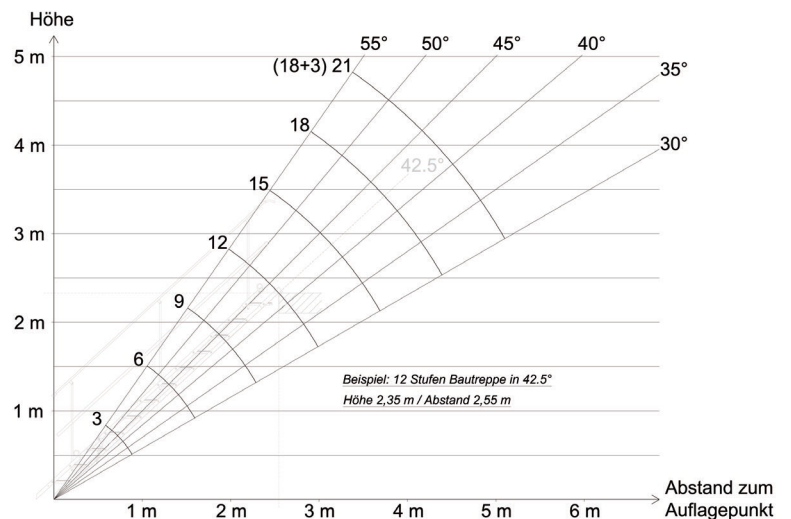

Mobiltrappe 12 trin 70 cm - skridsikker & variabel

MOBILHEGN.DK

TD 5060012

Art. No.: 5060012
 Weight: 122 kg
 PU: 1 Euro Pallet/10 pcs
 Measurements /PU: 407 x 80 cm
 Weight/PU: 1240 kg
 Min./Max. Angle: 30° - 55°
 Load capacity: 100 kg/m²
 According to: EN 12811

4x

Inclination Diagram

← [mm] →

Mobiltrappe 12 trin 100 cm - skridsikker & variabel

MOBILHEGN.DK

TD 5061012

Art. No.: 5061012
 Weight: 131 kg
 PU: 1 Euro Pallet/10 pcs
 Measurements /PU: 407 x 112 cm
 Weight/PU: 1330 kg
 Min./Max. Angle: 30° - 55°
 Load capacity: 100 kg/m²
 According to: EN 12811

Inclination Diagram

← [mm] →