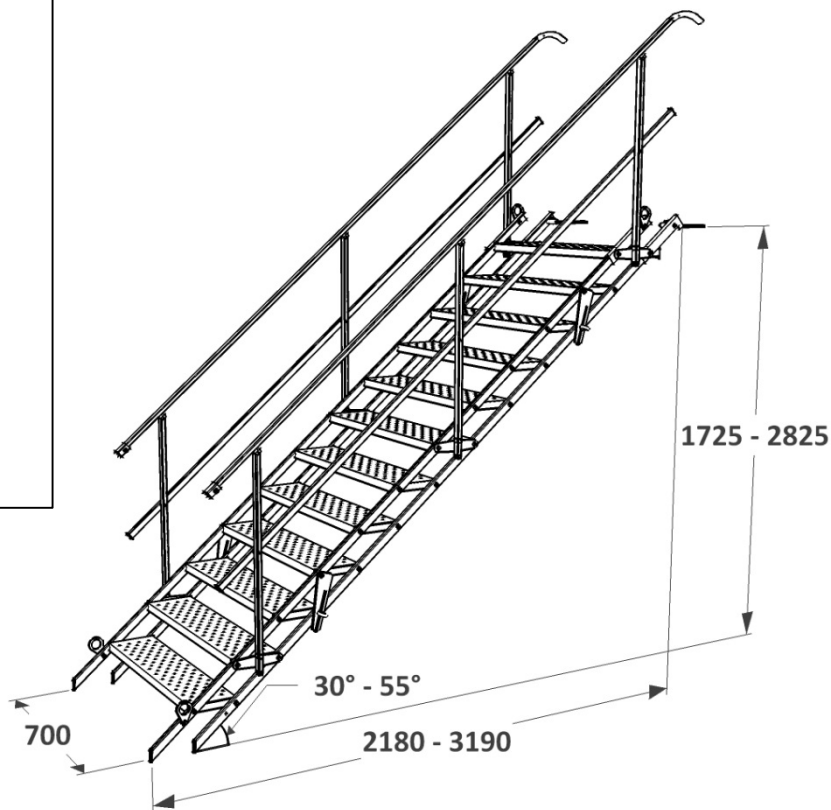

Mobiltrappe 12 trin 70 cm - skridsikker & variabel

MOBILHEGN.DK

TD 5060012

Art. No.: 5060012
 Weight: 122 kg
 PU: 1 Euro Pallet/10 pcs
 Measurements /PU: 407 x 80 cm
 Weight/PU: 1240 kg
 Min./Max. Angle: 30° - 55°
 Load capacity: 100 kg/m²
 According to: EN 12811

4x

Inclination Diagram

← [mm] →

Mobiltrappe 12 trin 100 cm - skridsikker & variabel

MOBILHEGN.DK

TD 5061012

Art. No.: 5061012
 Weight: 131 kg
 PU: 1 Euro Pallet/10 pcs
 Measurements /PU: 407 x 112 cm
 Weight/PU: 1330 kg
 Min./Max. Angle: 30° - 55°
 Load capacity: 100 kg/m²
 According to: EN 12811

Inclination Diagram

← [mm] →