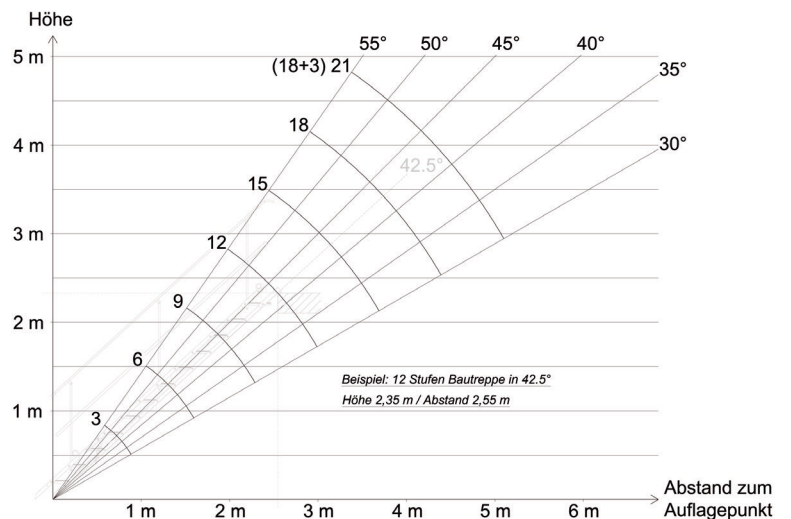

Mobiltrappe 15 trin 70 cm - skridsikker & variabel

MOBILHEGN.DK

TD 5060015

Art. No.: 5060015
 Weight: 148 kg
 PU: 2 Euro Pallets/5 pcs
 Measurements /PU: 461 x 80 cm
 Weight/PU: 780 kg
 Min./Max. Angle: 30° - 55°
 Load capacity: 100 kg/m²
 According to: EN 12811

4x

Inclination Diagram

← [mm] →

Mobiltrappe 15 trin 100 cm - skridsikker & variabel

MOBILHEGN.DK

TD 5061015

Art. No.: 5061015

Weight: 172 kg

PU: 2 Euro Pallets/5 pcs

Measurements

/PU: 461 x 112 cm

Weight/PU: 900 kg

Min./Max.

Angle: 30° - 55°

Load capacity: 100 kg/m²

According to: EN 12811

4x

Inclination Diagram

← [mm] →