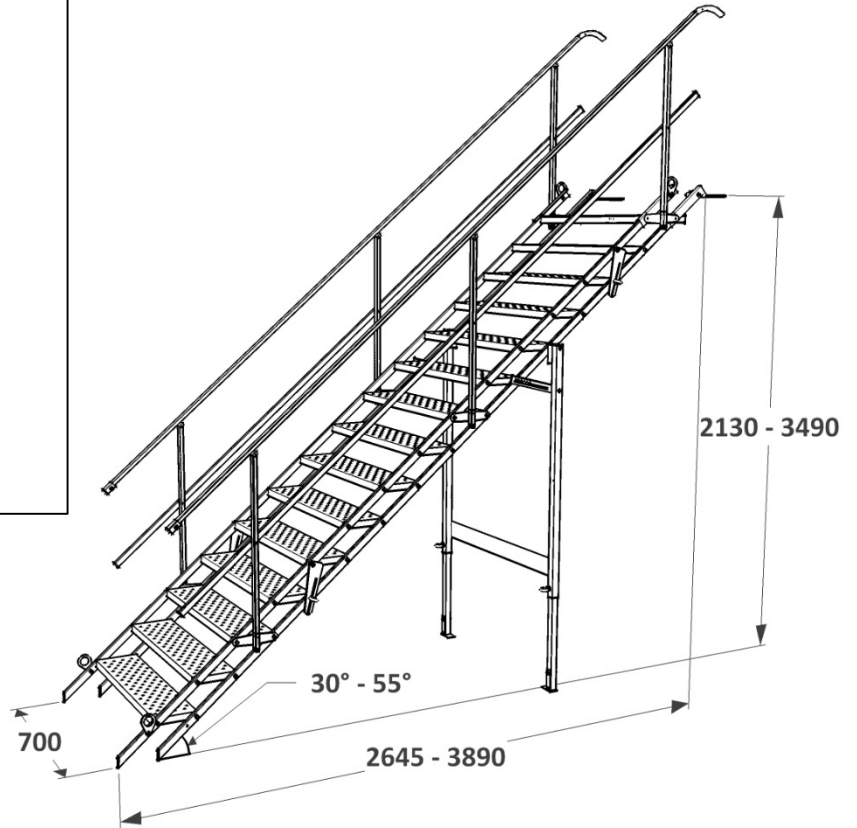

Mobiltrappe 15 trin 70 cm - skridsikker & variabel

MOBILHEGN.DK

TD 5060015

Art. No.: 5060015
 Weight: 148 kg
 PU: 2 Euro Pallets/5 pcs
 Measurements /PU: 461 x 80 cm
 Weight/PU: 780 kg
 Min./Max. Angle: 30° - 55°
 Load capacity: 100 kg/m²
 According to: EN 12811

4x

Inclination Diagram

← [mm] →

Mobiltrappe 15 trin 100 cm - skridsikker & variabel

MOBILHEGN.DK

TD 5061015

Art. No.: 5061015

Weight: 172 kg

PU: 2 Euro Pallets/5 pcs

Measurements

/PU: 461 x 112 cm

Weight/PU: 900 kg

Min./Max.

Angle: 30° - 55°

Load capacity: 100 kg/m²

According to: EN 12811