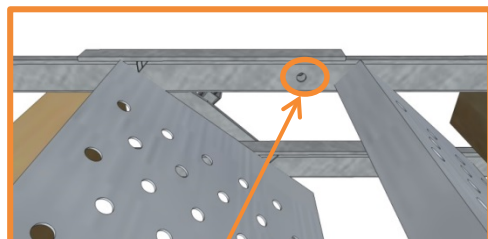

PU: 2 Euro Pallets/5 pcs

Measurements

/PU: 461 x 112 cm

Weight/PU: 900 kg

Min./Max.

Angle: 30° - 55°

Load capacity: 100 kg/m²

According to: EN 12811