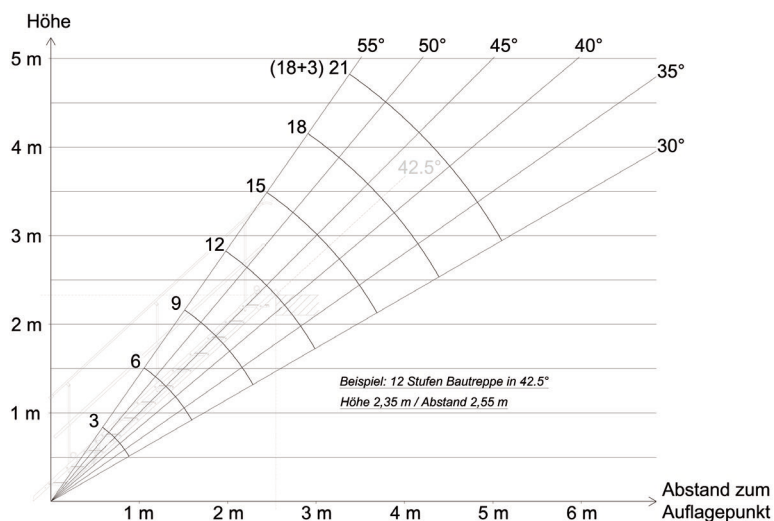

PU: 2 Euro Pallets/5 pcs

Measurements

/PU: 461 x 112 cm

Weight/PU: 900 kg

Min./Max.

Angle: 30° - 55°

Load capacity: 100 kg/m²

According to: EN 12811

4x

Inclination Diagram

← [mm] →