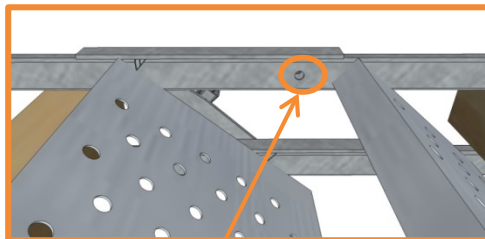

Mobiltrappe 15 trin 70 cm - skridsikker & variabel

MOBILHEGN.DK

TD 5060015

Art. No.: 5060015
 Weight: 148 kg
 PU: 2 Euro Pallets/5 pcs
 Measurements /PU: 461 x 80 cm
 Weight/PU: 780 kg
 Min./Max. Angle: 30° - 55°
 Load capacity: 100 kg/m²
 According to: EN 12811

4x

Inclination Diagram

← [mm] →

Mobiltrappe 15 trin 100 cm - skridsikker & variabel

MOBILHEGN.DK

TD 5061015

Art. No.: 5061015

Weight: 172 kg

PU: 2 Euro Pallets/5 pcs

Measurements

/PU: 461 x 112 cm

Weight/PU: 900 kg

Min./Max.

Angle: 30° - 55°

Load capacity: 100 kg/m²

According to: EN 12811