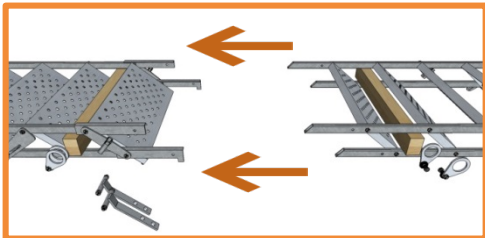

Mobiltrappe 15 trin 70 cm - skridsikker & variabel

MOBILHEGN.DK

TD 5060015

Art. No.: 5060015
 Weight: 148 kg
 PU: 2 Euro Pallets/5 pcs
 Measurements /PU: 461 x 80 cm
 Weight/PU: 780 kg
 Min./Max. Angle: 30° - 55°
 Load capacity: 100 kg/m²
 According to: EN 12811

4x

Inclination Diagram

← [mm] →

Mobiltrappe 15 trin 100 cm - skridsikker & variabel

MOBILHEGN.DK

TD 5061015

Art. No.: 5061015

Weight: 172 kg

PU: 2 Euro Pallets/5 pcs

Measurements

/PU: 461 x 112 cm

Weight/PU: 900 kg

Min./Max.

Angle: 30° - 55°

Load capacity: 100 kg/m²

According to: EN 12811