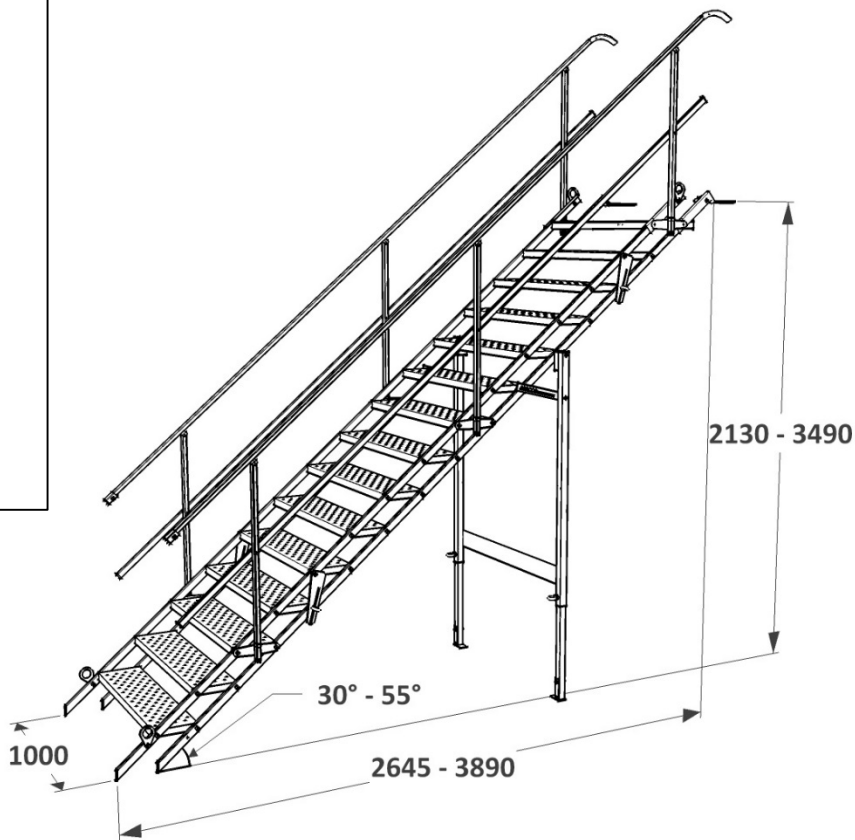

4x

Inclination Diagram

← [mm] →

Mobiltrappe 15 trin 100 cm - skridsikker & variabel

MOBILHEGN.DK

TD 5061015

Art. No.: 5061015

Weight: 172 kg

PU: 2 Euro Pallets/5 pcs

Measurements

/PU: 461 x 112 cm

Weight/PU: 900 kg

Min./Max.

Angle: 30° - 55°

Load capacity: 100 kg/m²

According to: EN 12811

4x

Inclination Diagram

← [mm] →