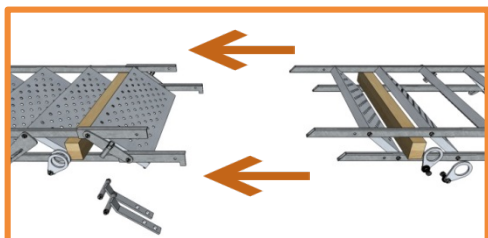

4x

Inclination Diagram

← [mm] →

Mobiltrappe 15 trin 100 cm - skridsikker & variabel

MOBILHEGN.DK

TD 5061015

Art. No.: 5061015

Weight: 172 kg

PU: 2 Euro Pallets/5 pcs

Measurements

/PU: 461 x 112 cm

Weight/PU: 900 kg

Min./Max.

Angle: 30° - 55°

Load capacity: 100 kg/m²

According to: EN 12811