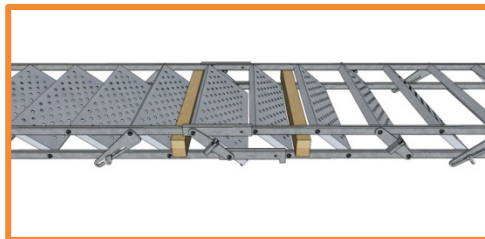

Mobiltrappe 15 trin 70 cm - skridsikker & variabel

MOBILHEGN.DK

TD 5060015

Art. No.: 5060015
 Weight: 148 kg
 PU: 2 Euro Pallets/5 pcs
 Measurements /PU: 461 x 80 cm
 Weight/PU: 780 kg
 Min./Max. Angle: 30° - 55°
 Load capacity: 100 kg/m²
 According to: EN 12811

4x

Inclination Diagram

← [mm] →

Mobiltrappe 15 trin 100 cm - skridsikker & variabel

MOBILHEGN.DK

TD 5061015

Art. No.: 5061015

Weight: 172 kg

PU: 2 Euro Pallets/5 pcs

Measurements

/PU: 461 x 112 cm

Weight/PU: 900 kg

Min./Max.

Angle: 30° - 55°

Load capacity: 100 kg/m²

According to: EN 12811