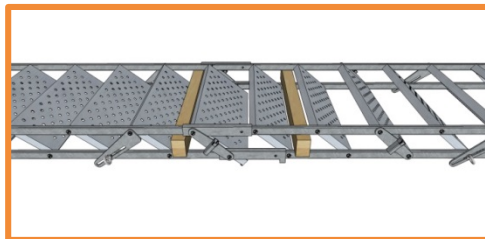

Mobiltrappe 18 trin 70 cm - skridsikker & variabel

MOBILHEGN.DK

TD 5060018

Art. No.: 5060018
 Weight: 176 kg
 PU: 2 Euro Pallets/5 pcs
 Measurements /PU: 542 x 80 cm
 Weight/PU: 920 kg
 Min./Max. Angle: 30° - 55°
 Load capacity: 100 kg/m²
 According to: EN 12811

4x

Inclination Diagram

← [mm] →

Mobiltrappe 18 trin 100 cm - skridsikker & variabel

MOBILHEGN.DK

TD 5061018

Art. No.: 5061018
 Weight: 214 kg
 PU: 2 Euro Pallets/5 pcs
 Measurements
 /PU: 542 x 112 cm
 Weight/PU: 1110 kg
 Min./Max.
 Angle: 30° - 55°
 Load capacity: 100 kg/m²
 According to: EN 12811