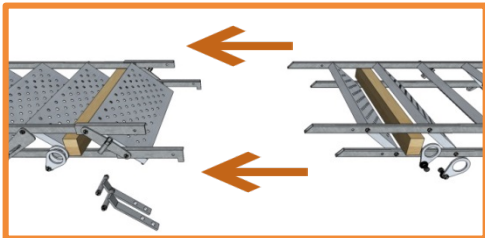

Mobiltrappe 18 trin 70 cm - skridsikker & variabel

MOBILHEGN.DK

TD 5060018

Art. No.: 5060018
 Weight: 176 kg
 PU: 2 Euro Pallets/5 pcs
 Measurements /PU: 542 x 80 cm
 Weight/PU: 920 kg
 Min./Max. Angle: 30° - 55°
 Load capacity: 100 kg/m²
 According to: EN 12811

4x

Inclination Diagram

← [mm] →

Mobiltrappe 18 trin 100 cm - skridsikker & variabel

MOBILHEGN.DK

TD 5061018

Art. No.: 5061018
 Weight: 214 kg
 PU: 2 Euro Pallets/5 pcs
 Measurements
 /PU: 542 x 112 cm
 Weight/PU: 1110 kg
 Min./Max.
 Angle: 30° - 55°
 Load capacity: 100 kg/m²
 According to: EN 12811