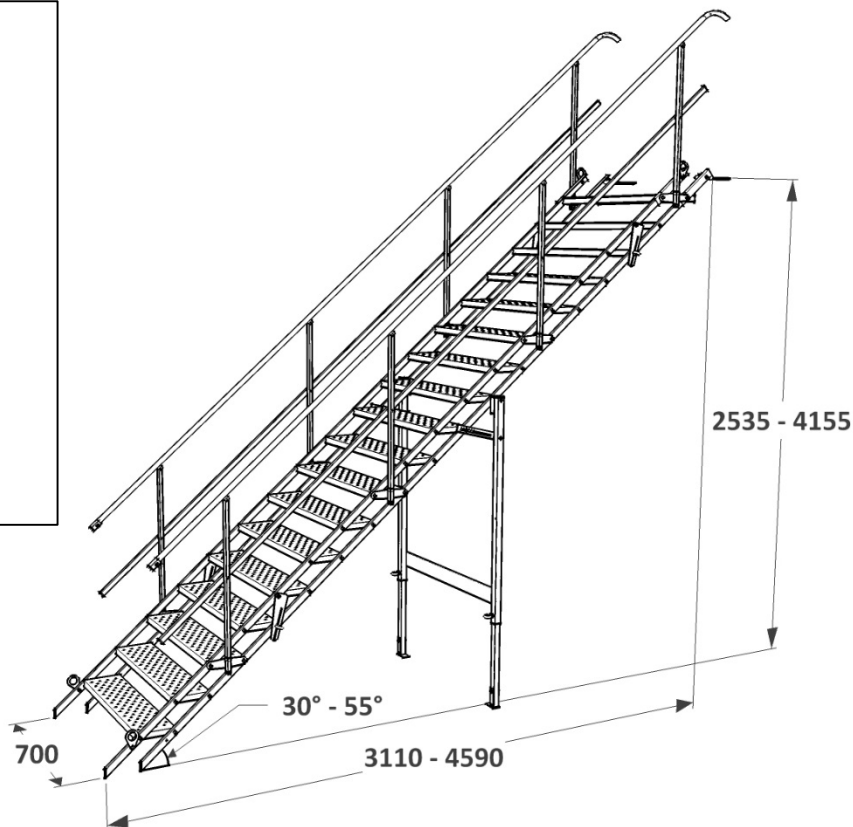

Mobiltrappe 18 trin 70 cm - skridsikker & variabel

MOBILHEGN.DK

TD 5060018

Art. No.: 5060018
 Weight: 176 kg
 PU: 2 Euro Pallets/5 pcs
 Measurements /PU: 542 x 80 cm
 Weight/PU: 920 kg
 Min./Max. Angle: 30° - 55°
 Load capacity: 100 kg/m²
 According to: EN 12811

4x

Inclination Diagram

← [mm] →

Mobiltrappe 18 trin 100 cm - skridsikker & variabel

MOBILHEGN.DK

TD 5061018

Art. No.: 5061018
 Weight: 214 kg
 PU: 2 Euro Pallets/5 pcs
 Measurements
 /PU: 542 x 112 cm
 Weight/PU: 1110 kg
 Min./Max.
 Angle: 30° - 55°
 Load capacity: 100 kg/m²
 According to: EN 12811

4x

Inclination Diagram

← [mm] →