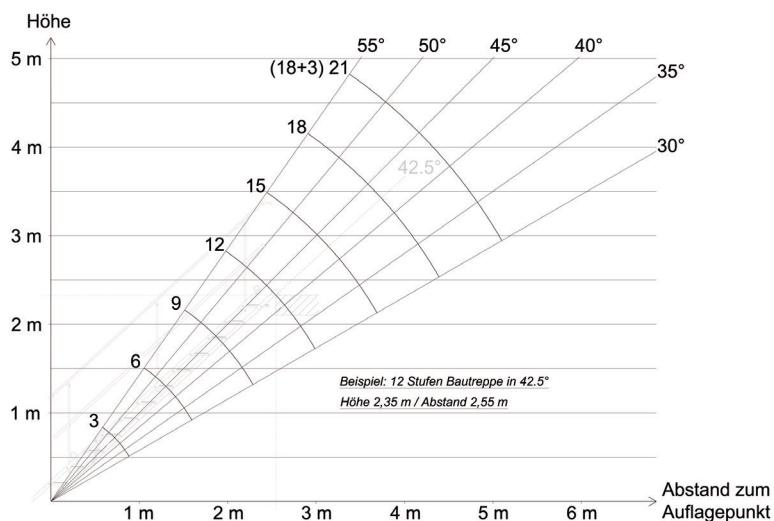

Mobiltrappe 18 trin 70 cm - skridsikker & variabel

MOBILHEGN.DK

TD 5060018

Art. No.: 5060018
 Weight: 176 kg
 PU: 2 Euro Pallets/5 pcs
 Measurements /PU: 542 x 80 cm
 Weight/PU: 920 kg
 Min./Max. Angle: 30° - 55°
 Load capacity: 100 kg/m²
 According to: EN 12811

4x

Inclination Diagram

← [mm] →

Mobiltrappe 18 trin 100 cm - skridsikker & variabel

MOBILHEGN.DK

TD 5061018

Art. No.: 5061018
 Weight: 214 kg
 PU: 2 Euro Pallets/5 pcs
 Measurements
 /PU: 542 x 112 cm
 Weight/PU: 1110 kg
 Min./Max.
 Angle: 30° - 55°
 Load capacity: 100 kg/m²
 According to: EN 12811

4x

Inclination Diagram

← [mm] →