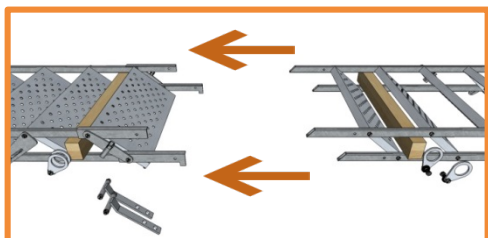

Mobiltrappe 18 trin 70 cm - skridsikker & variabel

MOBILHEGN.DK

TD 5060018

Art. No.: 5060018
 Weight: 176 kg
 PU: 2 Euro Pallets/5 pcs
 Measurements /PU: 542 x 80 cm
 Weight/PU: 920 kg
 Min./Max. Angle: 30° - 55°
 Load capacity: 100 kg/m²
 According to: EN 12811

4x

Inclination Diagram

← [mm] →

Mobiltrappe 18 trin 100 cm - skridsikker & variabel

MOBILHEGN.DK

TD 5061018

Art. No.: 5061018
 Weight: 214 kg
 PU: 2 Euro Pallets/5 pcs
 Measurements
 /PU: 542 x 112 cm
 Weight/PU: 1110 kg
 Min./Max.
 Angle: 30° - 55°
 Load capacity: 100 kg/m²
 According to: EN 12811