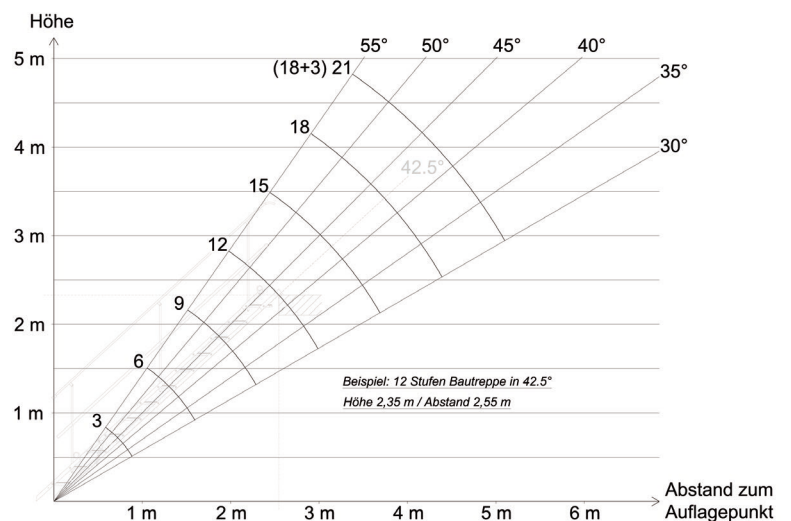

Mobiltrappe 18 trin 70 cm - skridsikker & variabel

MOBILHEGN.DK

TD 5060018

Art. No.: 5060018
 Weight: 176 kg
 PU: 2 Euro Pallets/5 pcs
 Measurements /PU: 542 x 80 cm
 Weight/PU: 920 kg
 Min./Max. Angle: 30° - 55°
 Load capacity: 100 kg/m²
 According to: EN 12811

4x

Inclination Diagram

← [mm] →

Mobiltrappe 18 trin 100 cm - skridsikker & variabel

MOBILHEGN.DK

TD 5061018

Art. No.: 5061018
 Weight: 214 kg
 PU: 2 Euro Pallets/5 pcs
 Measurements
 /PU: 542 x 112 cm
 Weight/PU: 1110 kg
 Min./Max.
 Angle: 30° - 55°
 Load capacity: 100 kg/m²
 According to: EN 12811

4x

Inclination Diagram

← [mm] →