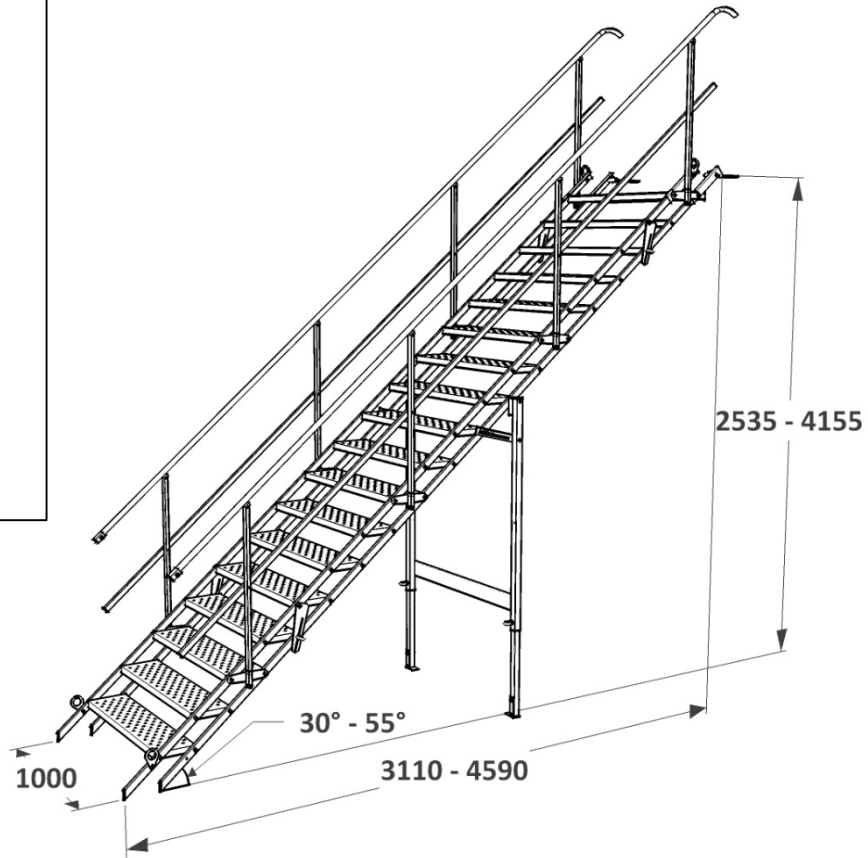

Mobiltrappe 18 trin 70 cm - skridsikker & variabel

MOBILHEGN.DK

TD 5060018

Art. No.: 5060018
 Weight: 176 kg
 PU: 2 Euro Pallets/5 pcs
 Measurements /PU: 542 x 80 cm
 Weight/PU: 920 kg
 Min./Max. Angle: 30° - 55°
 Load capacity: 100 kg/m²
 According to: EN 12811

4x

Inclination Diagram

← [mm] →

Mobiltrappe 18 trin 100 cm - skridsikker & variabel

MOBILHEGN.DK

TD 5061018

Art. No.: 5061018
 Weight: 214 kg
 PU: 2 Euro Pallets/5 pcs
 Measurements
 /PU: 542 x 112 cm
 Weight/PU: 1110 kg
 Min./Max.
 Angle: 30° - 55°
 Load capacity: 100 kg/m²
 According to: EN 12811

4x

Inclination Diagram

← [mm] →