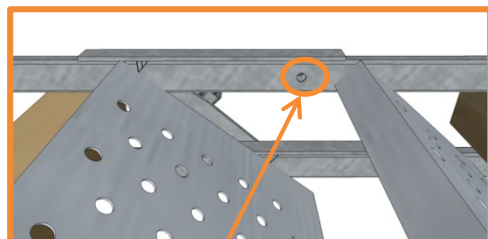

Mobiltrappe 18 trin 70 cm - skridsikker & variabel

MOBILHEGN.DK

TD 5060018

Art. No.: 5060018
 Weight: 176 kg
 PU: 2 Euro Pallets/5 pcs
 Measurements /PU: 542 x 80 cm
 Weight/PU: 920 kg
 Min./Max. Angle: 30° - 55°
 Load capacity: 100 kg/m²
 According to: EN 12811

4x

Inclination Diagram

← [mm] →

Mobiltrappe 18 trin 100 cm - skridsikker & variabel

MOBILHEGN.DK

TD 5061018

Art. No.: 5061018
 Weight: 214 kg
 PU: 2 Euro Pallets/5 pcs
 Measurements
 /PU: 542 x 112 cm
 Weight/PU: 1110 kg
 Min./Max.
 Angle: 30° - 55°
 Load capacity: 100 kg/m²
 According to: EN 12811