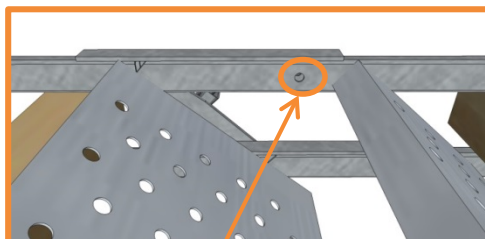

4x

Inclination Diagram

← [mm] →

Mobiltrappe 18 trin 100 cm - skridsikker & variabel

MOBILHEGN.DK

TD 5061018

Art. No.: 5061018
 Weight: 214 kg
 PU: 2 Euro Pallets/5 pcs
 Measurements
 /PU: 542 x 112 cm
 Weight/PU: 1110 kg
 Min./Max.
 Angle: 30° - 55°
 Load capacity: 100 kg/m²
 According to: EN 12811