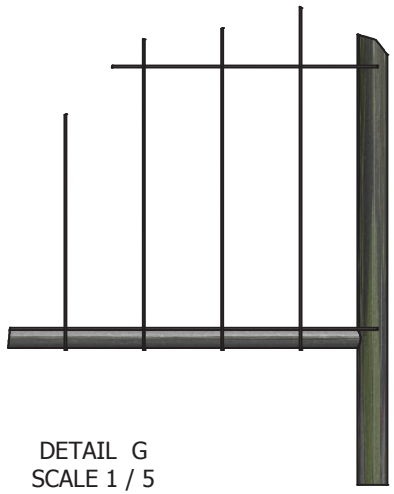

Horizontal tubes: Ø25  
 Vertical tubes: Ø40  
 Horizontal wires: Ø3 x6  
 Vertical wires: Ø2.5 x32  
 Mesh: 105 x 350

DETAIL E  
 SCALE 1 / 5

DETAIL G  
 SCALE 1 / 5

DETAIL J  
 SCALE 1 / 5

DRAWN jherel	26-8-2015	CRH Mobile Fencing & Security	
CHECKED JVH	1-2-2016	TITLE	<b>MOBILHEGN.DK</b> Danmarks billigste mobilhegn - med garanti!
QA		C014350	
MFG		SIZE C	DWG NO FENCE 3D template
APPROVED		SCALE	REV
		SHEET 2 OF 2	