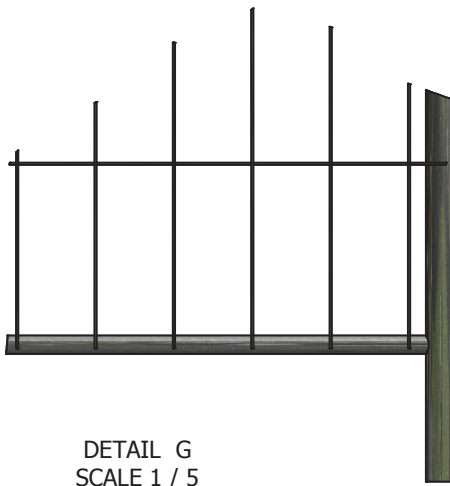

DETAIL E  
 SCALE 1 / 5

DETAIL G  
 SCALE 1 / 5

DETAIL J  
 SCALE 1 / 5

DRAWN jherel	26-8-2015	CRH Mobile Fencing & Security	
CHECKED JVH	1-2-2016	TITLE	
QA		C031100	<b>MOBILHEGN.DK</b> Danmarks billigste mobilhegn - med garanti!
MFG			
APPROVED		SIZE C	DWG NO FENCE 3D template
		SCALE	REV
		SHEET 2 OF 2	